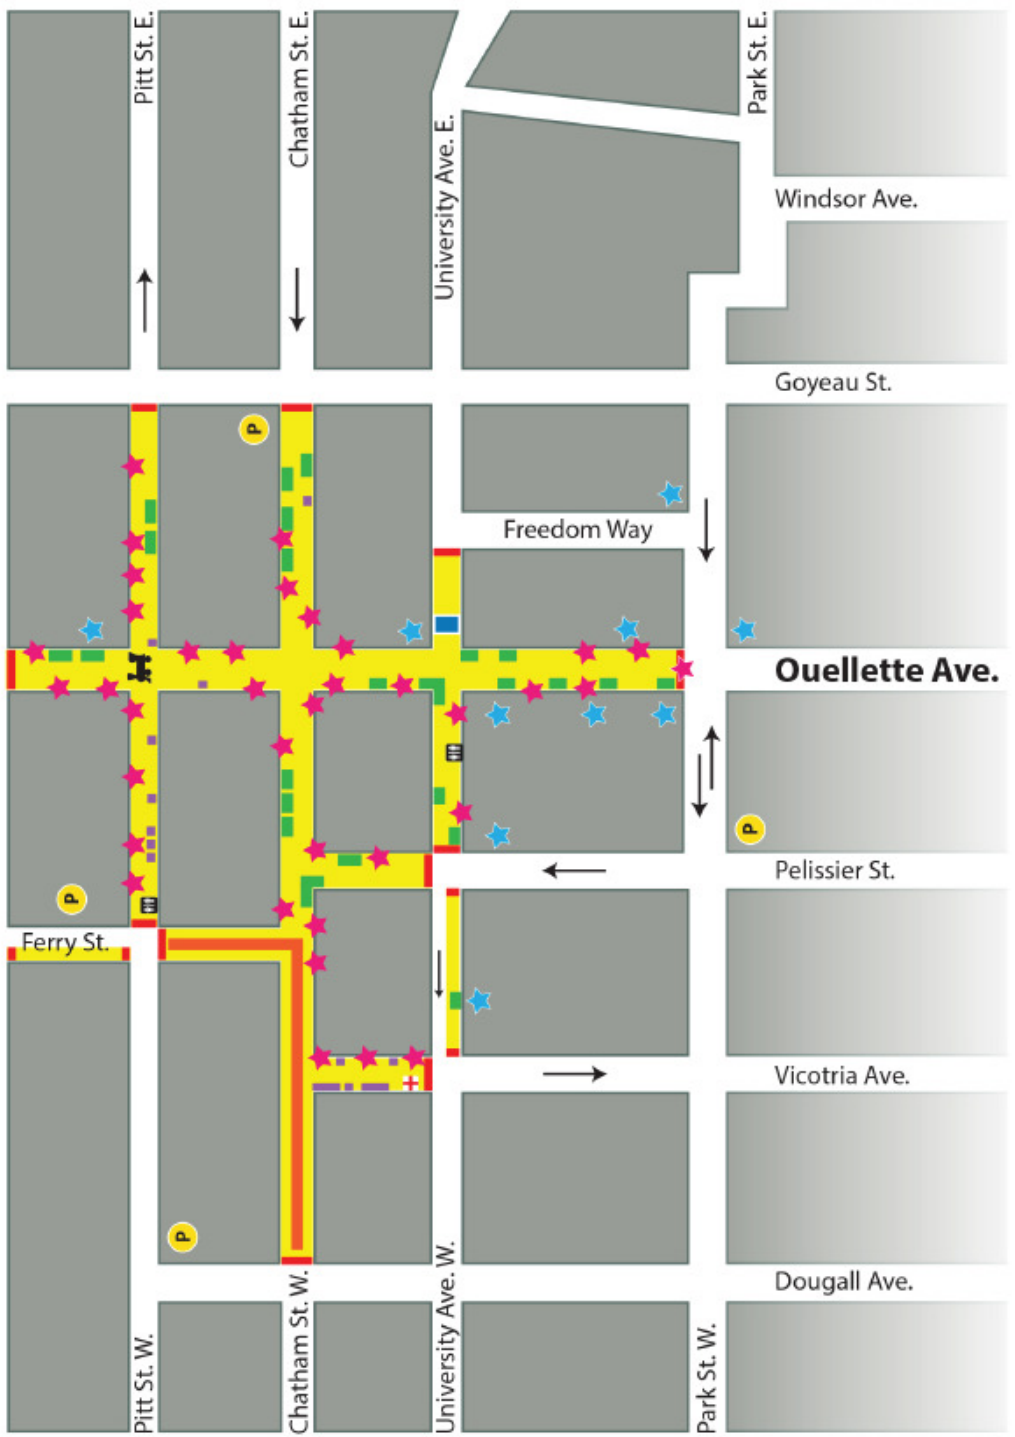

Legend:

- Cold Air Balloons
- Hot Air Balloon
- RE/MAX
- Extended Patio
- Miniature Train Rides
- Midway Rides
- Barricade
- Road Closure
- Parking
- Vendor/Exhibitor
- First Aid/DWBIA Change Station
- Main Stage